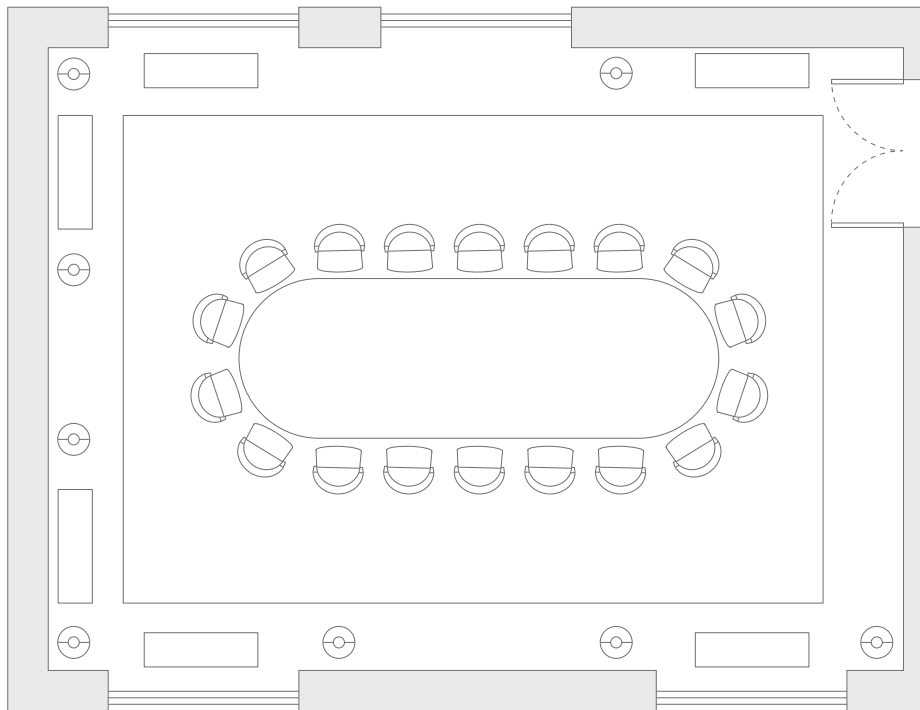

l'oscar

LONDON

THE COMMITTEE ROOM

Located on the first floor, The Committee Room is steeped in history. It features an original fireplace, a vaulted hand plastered ceiling and a Royal Doulton terracotta plaque carved in 1903. The formality of the oak panelled walls is wonderfully offset by the large, playful peacock painting, the Lalique bird lights and the bespoke furnishings.

Size: 76 sqm

Capacity:

Boardroom style – 26 attendees

Cocktail reception – 50 attendees

Please note, it is a fixed table therefore only one style of event.

THE COMMITTEE ROOM, BOARDROOM